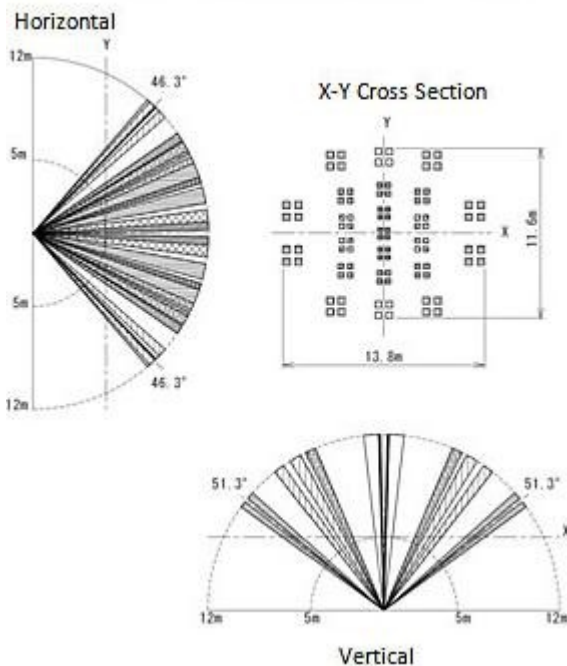

Detection Zones:

UX90-006x: 64 (see Figure B)

Figure B: UX90-006 Detection Area

Light Sensor

Light Threshold: > 65 lux

Light Type: LED, CFL, fluorescent, HID, incandescent, natural