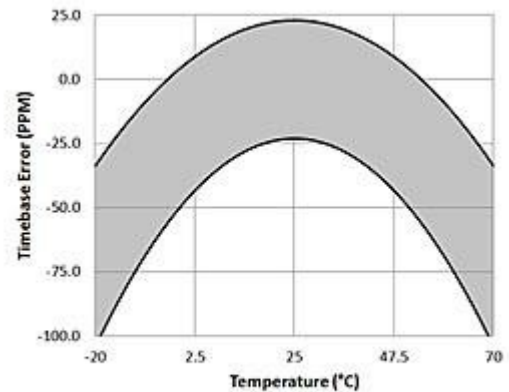

Time

Plot A: Time Accuracy

Accuracy: ±1 minute per month at 25°C (77°F) (see Plot A)

Battery Life: 1 year typical use

Memory:

UX90-006: 128 KB (84,650 measurements, maximum)

Download Type: USB 2.0 interface

Download Time: 10 seconds for 128 KB;

Logger Operating Range:

Logging: -20° to 70°C (-4° to 158°F); 0 to 95% RH (non-condensing)
Launch/Readout: 0° to 50°C (32° to 122°F) per USB specification

Occupancy Sensor Range: 20° to 60°C (-4° to 140°F); 15 to 85% RH (non-condensing)

LCD: LCD is visible from: 0° to 50°C (32° to 122°F); the LCD may react slowly or go blank in temperatures outside this range

Size:

UX90-06x: 3.66 x 8.48 x 2.87 cm (1.44 x 3.34 x 1.13 in.)

Weight: 30 g (1.06 oz)

Environmental Rating: IP50

- The CE Marking identifies this product as complying with all relevant directives in the European Union (EU)