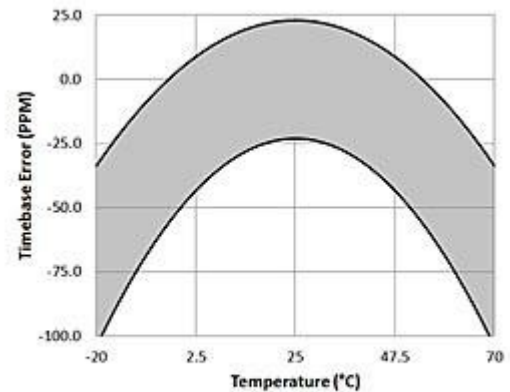

Time

Plot A: Time Accuracy

Accuracy: ±1 minute per month at 25°C (77°F) (see Plot A)

Battery Life: 1 year typical use

Memory:

UX90-002: 128 KB (84,650 measurements, maximum)
UX90-002M: 512 KB (346,795 measurements, maximum)

Download Type: USB 2.0 interface

Download Time: 10 seconds for 128 KB; 30 seconds for 512 KB

Logger Operating Range:

Logging: -20° to 70°C (-4° to 158°F); 0 to 95% RH (non-condensing)
Launch/Readout: 0° to 50°C (32° to 122°F) per USB specification

Launch/Readout: 0° to 50°C (32° to 122°F) per USB specification

LCD: LCD is visible from: 0° to 50°C (32° to 122°F); the LCD may react slowly or go blank in temperatures outside this range

Size: 3.66 x 5.94 x 1.52 cm (1.44 x 2.34 x 0.6 in.)

Weight: 23 g (0.81 oz)

Environmental Rating: IP50

The CE Marking identifies this product as complying with all relevant directives in the European Union (EU)